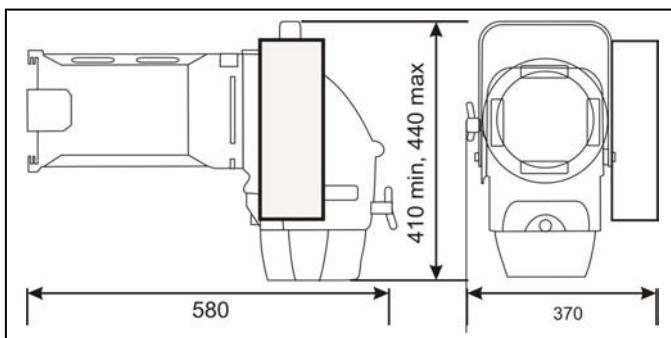

PHYSICAL DATA

80V Power Supply Weight: 3.8kg

Included: 1 x M12 suspension bolt, 2 x M8 yoke bolt set, instruction leaflet, heat sink guard, high temperature lens tube clamp knob.

LAMPS

Philips 6980Z 80V 1200W, 300 hours average life
GE OC1200 80V 1200W, 300 hours average life

ORDER CODES & ACCESSORIES

- **Pacific 5.5-13 Zoomspot, 80V 1200W**
  18PAC51380V2
- **Pacific 12-28 Zoomspot, 80V 1200W**
  18PAC122880V2
- **Pacific 14-35 Zoomspot, 80V 1200W**
  18PAC143580V2
- **Pacific 23-50 Zoomspot, 80V 1200W** 18PAC265080V2
- **Pacific 45-75 Zoomspot, 80V 1200W** 18PAC457580V2
- **Pacific Fixed Beam Zoomspot, 80V 1200W**
  18PACFB80V2
- **Pacific 90 Zoomspot, 80V 1200W** 18PAC9080V2
- **Pacific 80V lamp module and power supply**
  18PAC80VASS2
- **Pacific 80V lamp module ONLY** 19PACLM80V
- **Safety Bond** 20SC

Selecon reserves the right to change the specifications without notice (11/06).